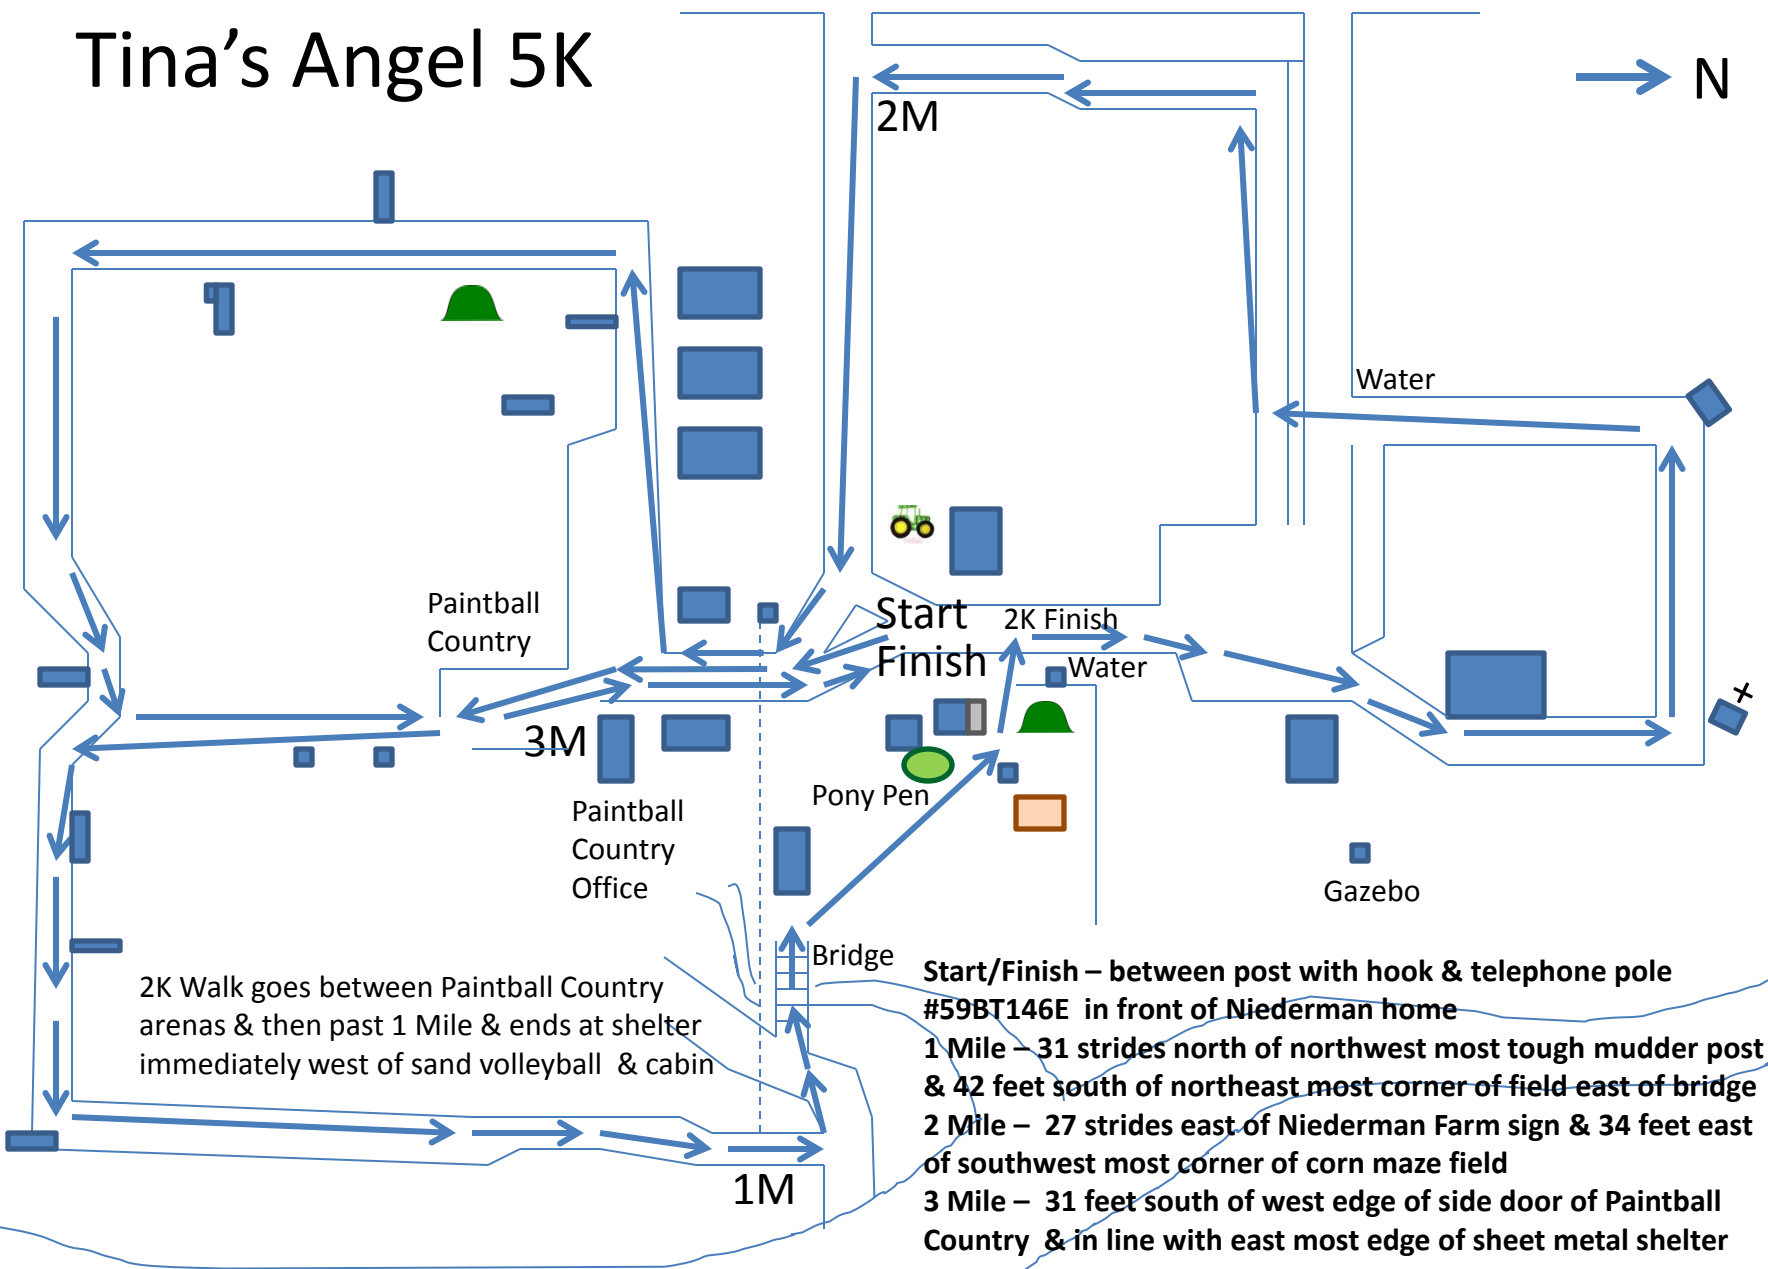

Tina's Angel 5K

West Chester - Lesourdsville Road

2K Walk goes between Paintball Country arenas & then past 1 Mile & ends at shelter immediately west of sand volleyball & cabin

- Start/Finish – between post with hook & telephone pole #59BT146E in front of Niederman home**
- 1 Mile – 31 strides north of northwest most tough mudder post & 42 feet south of northeast most corner of field east of bridge**
 - 2 Mile – 27 strides east of Niederman Farm sign & 34 feet east of southwest most corner of corn maze field**
 - 3 Mile – 31 feet south of west edge of side door of Paintball Country & in line with east most edge of sheet metal shelter**