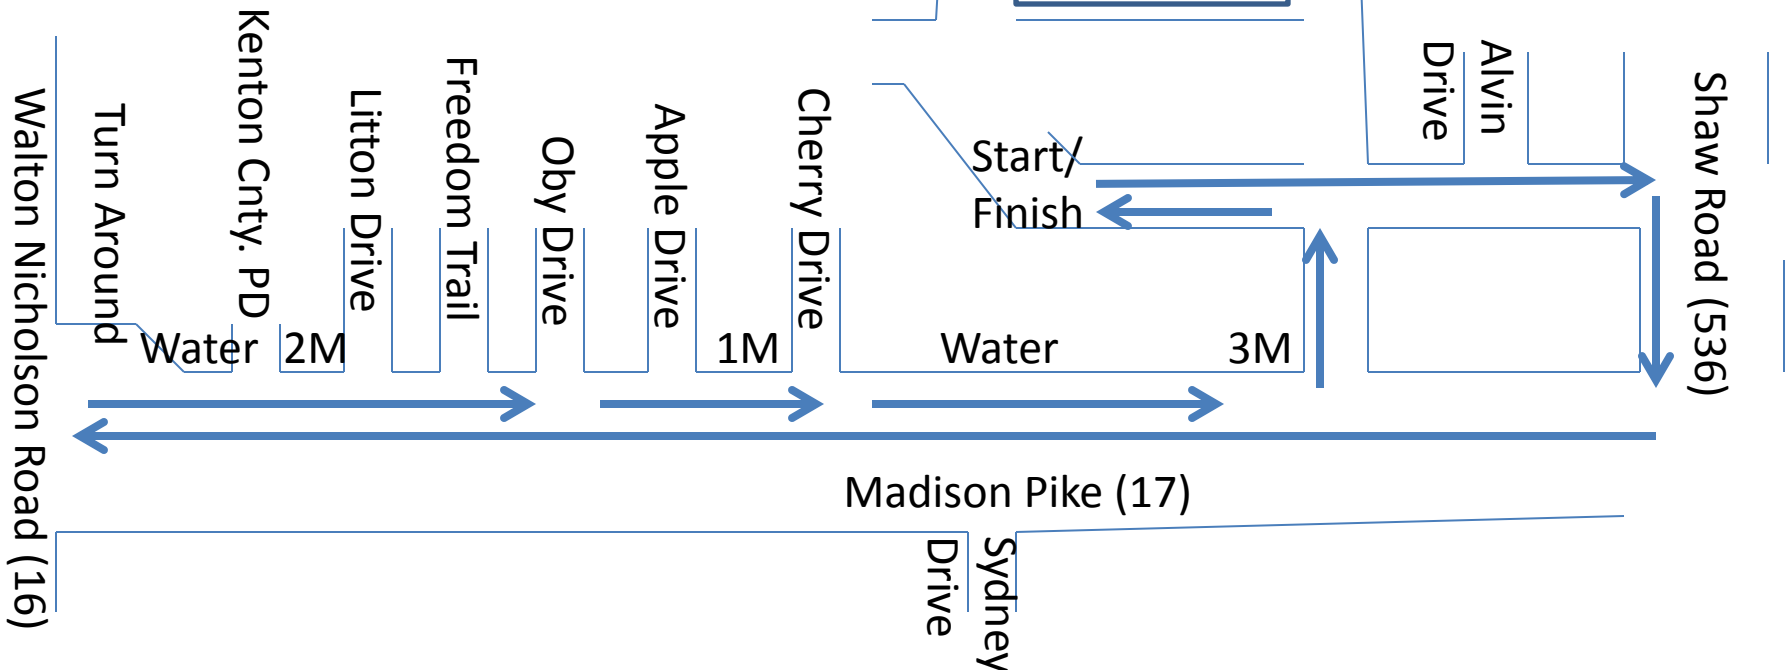

# NKYHATESHEROIN 5K Course Map

Start/Finish – 10 feet north of curb in line from drain in grass to corner of # 9 Sydney Drive

1 Mile – 30 feet north of drain at south end of Chambers & Grubbs Funeral Home/ Apple Drive

2 Mile – north edge of drain north of Kenton County Police Department entrance

Turn Around – at North 17 sign on opposite side of road lined up with Vitech garage (back of # 11947)

3 Mile – 15 feet south of yellow handicapped ramp; 20 strides north of Simon Kenton HS sign

Simon  
Kenton HS

Madison Pike (17)

Sydney  
Drive

Shaw Road (536)

Alvin  
Drive

Cherry Drive

Apple Drive

Oby Drive

Freedom Trail

Litton Drive

Kenton Cnty. PD

Turn Around

Walton Nicholson Road (16)

Start/  
Finish

Water

3M