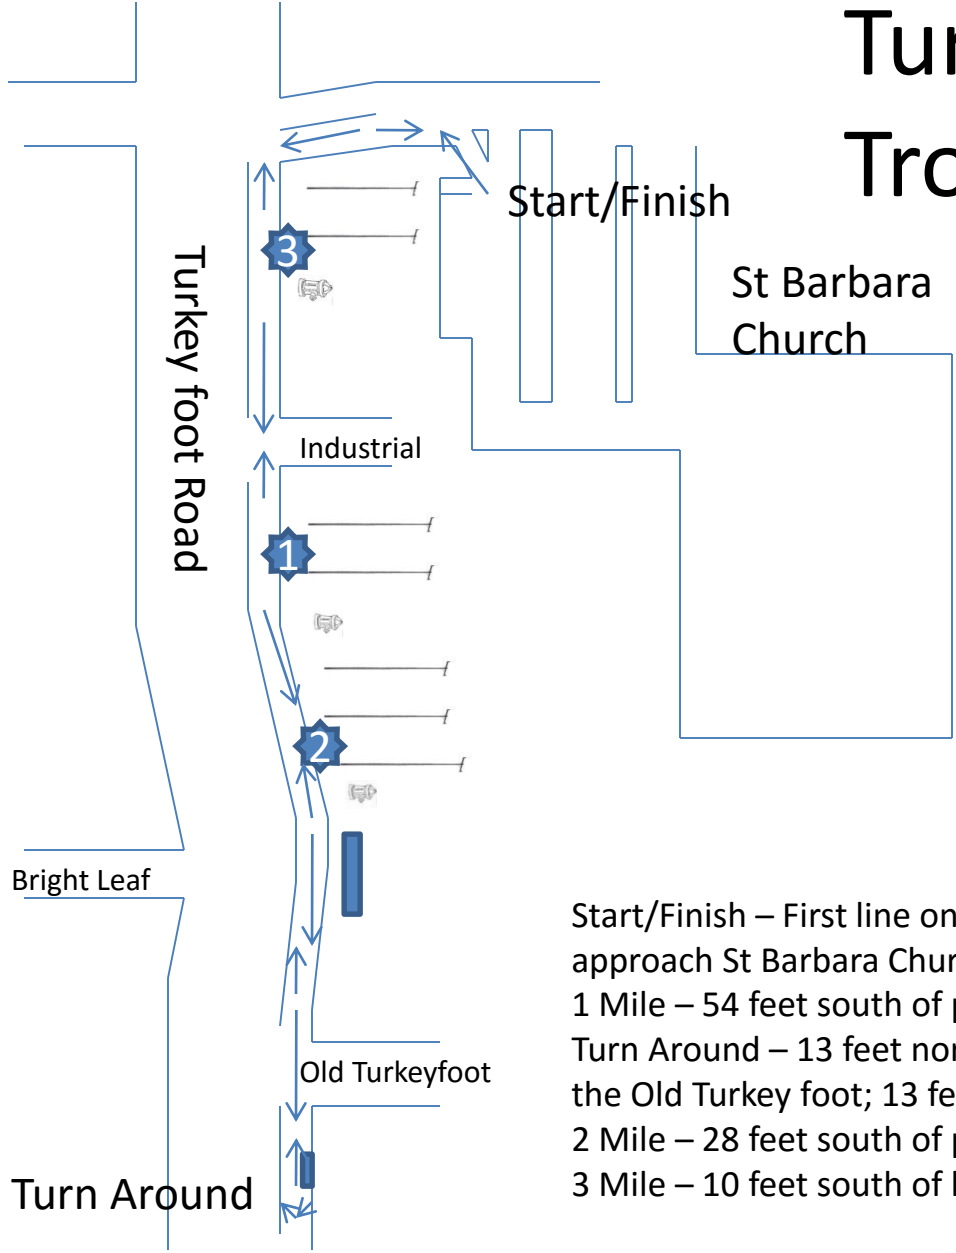

Turkey foot Trot 5K

- Start/Finish – First line on the immediate right as you approach St Barbara Church
- 1 Mile – 54 feet south of pole K41098RT
- Turn Around – 13 feet north of first sewer north of the Old Turkey foot; 13 feet north of KY-R/W marker
- 2 Mile – 28 feet south of pole 41101RT
- 3 Mile – 10 feet south of last hydrant before church